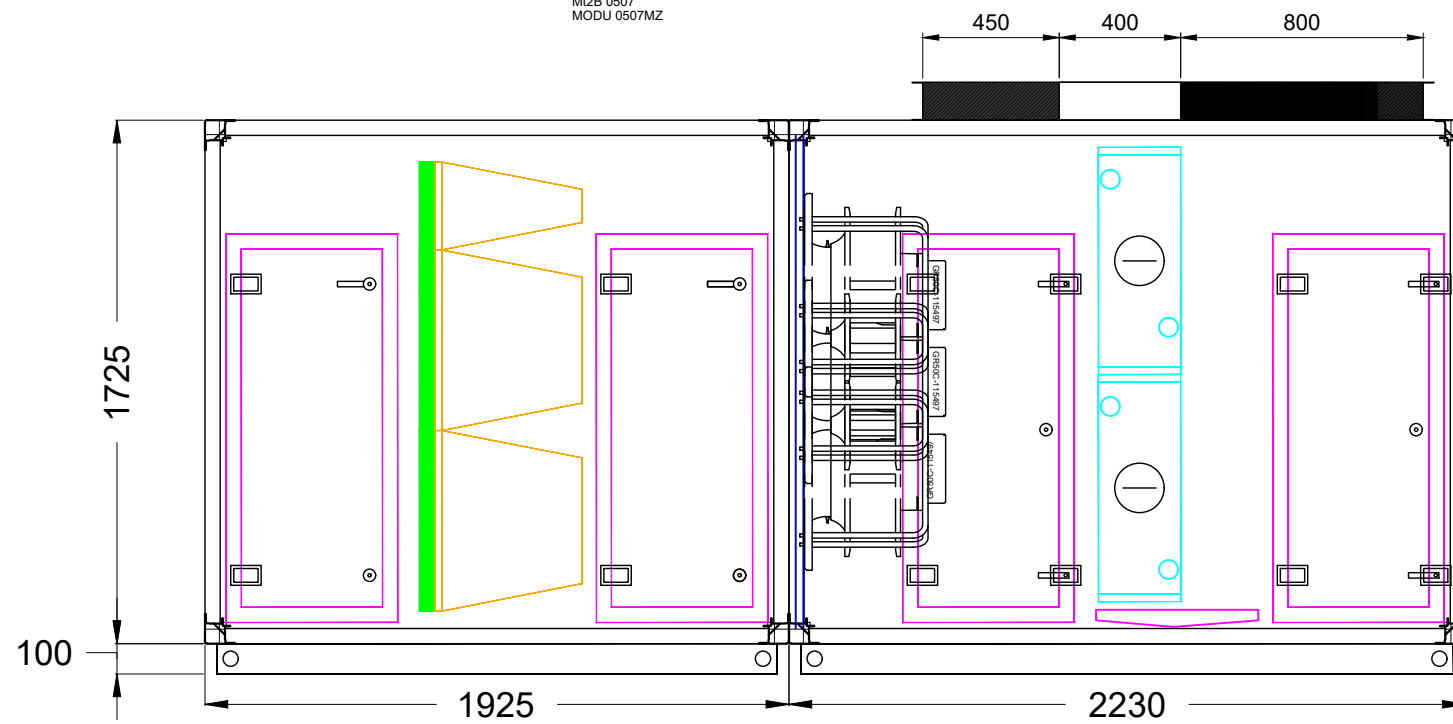

Right View

DO NOT SCALE DRAWING

Rev	By	Date	Description
00	Toh	22/11/2017	Initial Released

AIR DESIGN PTY. LTD. © A.C.N. 010 185 958
45 NESTOR DRIVE, MEADOWBROOK, QUEENSLAND, AUSTRALIA. 4131
TELEPHONE: (07) 32 999 888 FACSIMILE: (07) 32 999 800

DRAWN: Toh	DATE: 22/11/2017
CHKED: --	DATE: --
APPRD: --	DATE: --

General Layout Multizone Unit - MODU 0507MZ -		
REV: 00	SCALE: N.T.S.	SIZE: A3

DRAWING NO: -